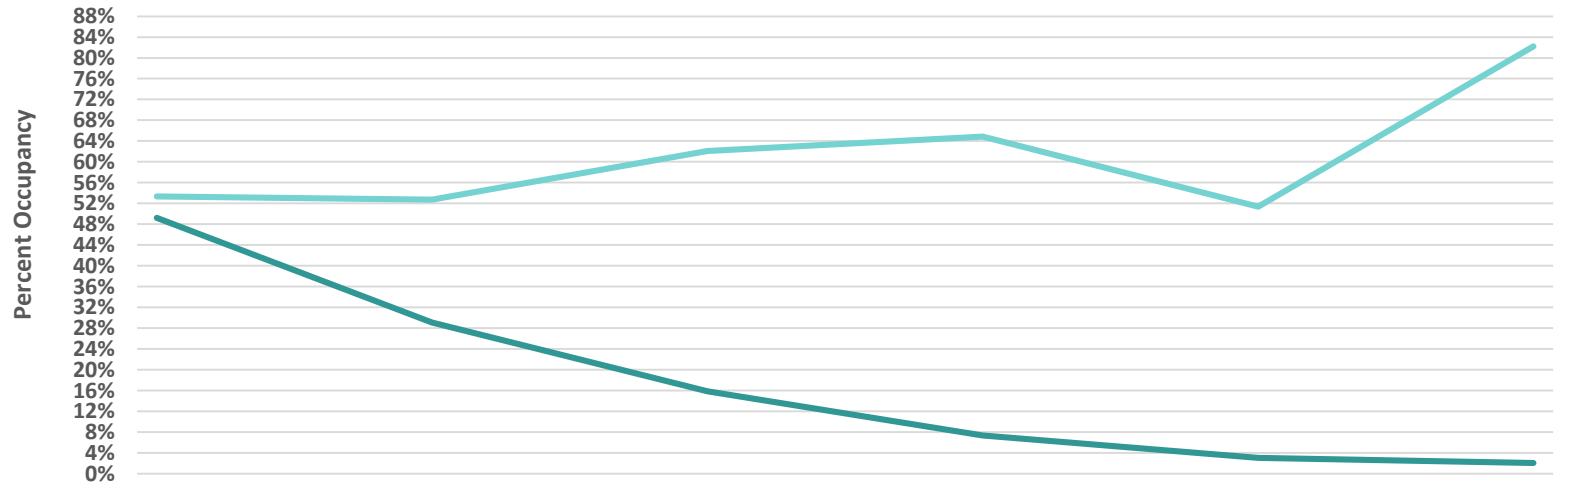

### Average Percent Occupancy in Nightly Rented Hotels, Condo-Hotels, and Campsites (HC-HCs) Horry County, S.C., USA

Date of Arrival	3/7/2020	3/14/2020	3/21/2020	3/28/2020	4/4/2020	4/11/2020
VRP APO this year						
VRP APO last year						
HC-HC APO this year	49.2%	29.1%	15.8%	7.4%	3.1%	2.1%
HC-HC APO last year	53.3%	52.8%	62.1%	64.8%	51.4%	82.2%

## Average Percent Weekly Vacation Properties Blocked From Further Reservation Horry and Georgetown Counties, S.C., USA

Date of Arrival	5/23/2020	5/30/2020	6/6/2020	6/13/2020	6/20/2020	6/27/2020
<span style="color: yellow;">—</span> Blocked one month in advance last year	63.1%	61.8%	58.2%	77.7%	82.2%	59.5%
<span style="color: black;">—</span> Currently blocked from reservation	50.9%	43.8%	53.9%	67.2%	69.7%	53.4%