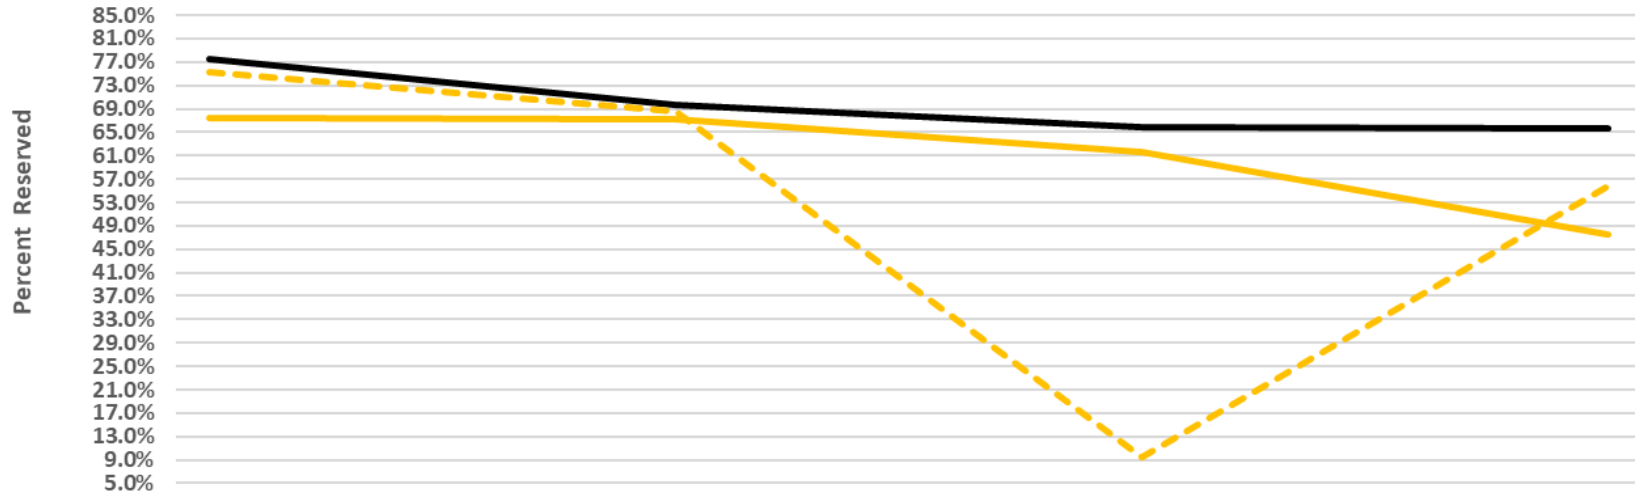

**Average Percent Occupancy in
Nightly Rented Hotels, Condo-Hotels, and Campsites (HC-HCs)
Horry County, S.C., USA**

Clay Brittain Jr. Center for Resort Tourism
Damonte, L.T.

**Average Percent of Vacation Properties Reserved
Four Days in Advance of the Date of Arrival
Horry and Georgetown Counties, S.C., U.S.A.**

Clay Brittain Jr. Center for Resort Tourism
Damonte, L.T.

Average Percent Weekly Vacation Properties Reserved Horry and Georgetown Counties, S.C., USA

Clay Brittain Jr. Center for Resort Tourism
Damonte, L.T.

Average Percent Weekly Vacation Properties Reserved Horry and Georgetown Counties, S.C., USA

Date of Arrival	8/15/2020	8/22/2020	8/29/2020	9/5/2020
Reserved four weeks in advance of arrival last year	67.5%	67.2%	61.5%	47.5%
Currently reserved	77.6%	69.8%	65.8%	65.6%
Reserved four days in advance of arrival date last year	75.2%	68.5%	9.5%	55.9%