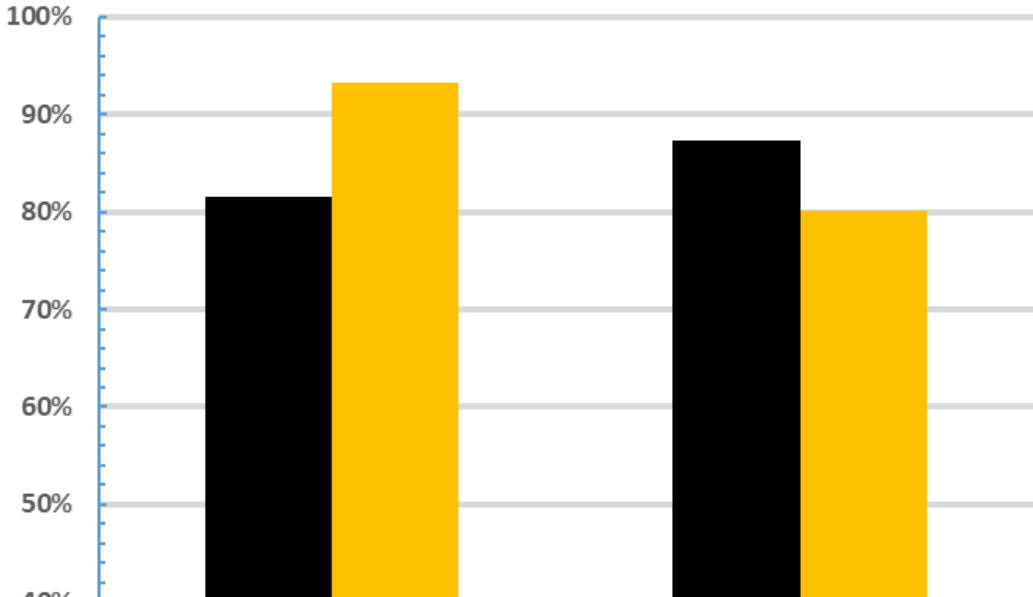

**Average Percent Occupancy in
Nightly Rented Hotels, Condo-Hotels, and Campsites (HC-HCs)
Horry County, S.C., USA**

Clay Brittain Jr. Center for Resort Tourism
Damonte, L.T.

**Average Percent of Vacation Properties Reserved
Four Days in Advance of the Date of Arrival
Horry and Georgetown Counties, S.C., U.S.A.**

Average Percent Weekly Vacation Properties Reserved Horry and Georgetown Counties, S.C., USA

Date of Arrival	8/15/2020	8/22/2020	8/29/2020	9/5/2020
Reserved four weeks in advance of arrival last year	67.5%	67.2%	61.5%	47.5%
Currently reserved	77.6%	69.8%	65.8%	65.6%
Reserved four days in advance of arrival date last year	75.2%	68.5%	9.5%	55.9%