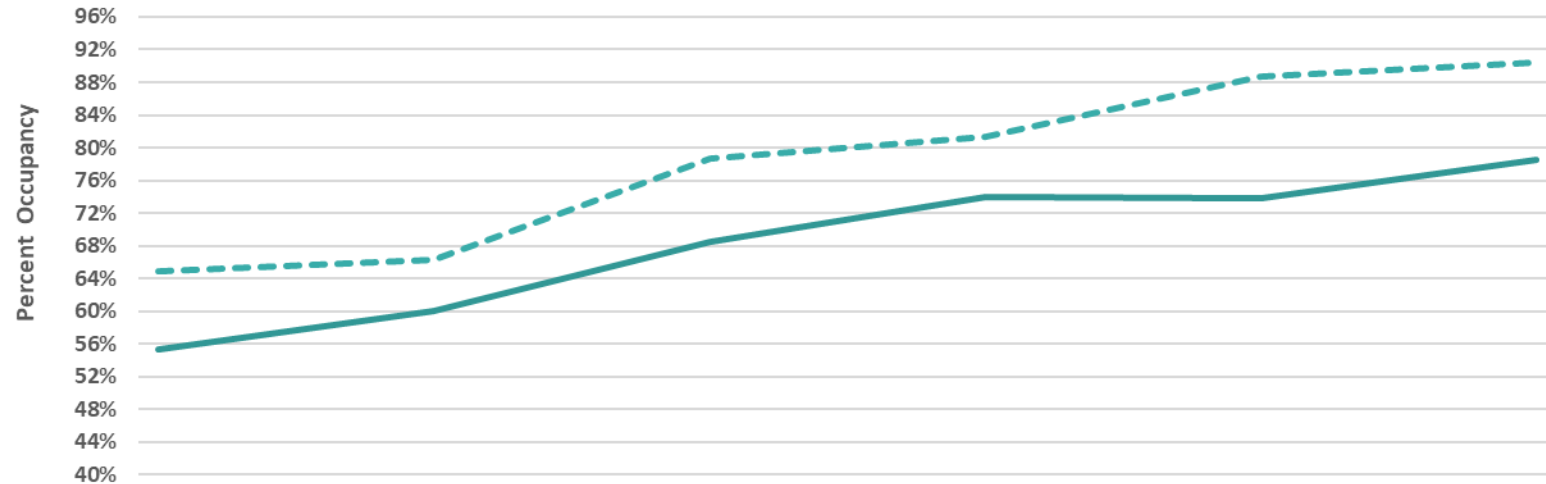

**Average Percent Occupancy in
Nightly Rented Hotels, Condo-Hotels, and Campsites (HC-HCs)
Horry County, S.C., USA**

Clay Brittain Jr. Center for Resort Tourism
Damonte, L.T.

**Average Percent of Vacation Properties Reserved
Four Days in Advance of the Date of Arrival
Horry and Georgetown Counties, S.C., U.S.A.**

Average Percent Weekly Vacation Properties Reserved Horry and Georgetown Counties, S.C., USA

Date of Arrival	8/15/2020	8/22/2020	8/29/2020	9/5/2020
Reserved four weeks in advance of arrival last year	67.5%	67.2%	61.5%	47.5%
Currently reserved	77.6%	69.8%	65.8%	65.6%
Reserved four days in advance of arrival date last year	75.2%	68.5%	9.5%	55.9%