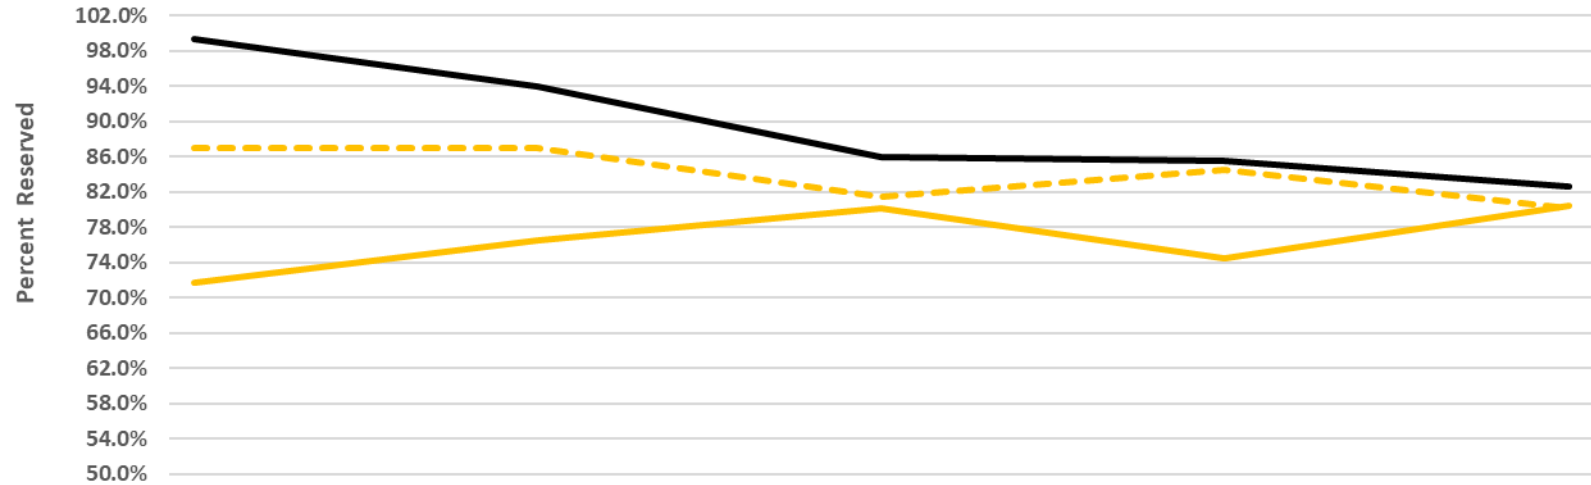

**Average Percent Occupancy in
Nightly Rented Hotels, Condo-Hotels, and Campsites (HC-HCs)
Horry County, S.C., USA**

Clay Brittain Jr. Center for Resort Tourism
Damonte, L.T.

**Average Percent of Vacation Properties Reserved
Four Days in Advance of the Date of Arrival
Horry and Georgetown Counties, S.C., U.S.A.**

Clay Brittain Jr. Center for Resort Tourism
Damonte, L.T.

Average Percent Weekly Vacation Properties Reserved Horry and Georgetown Counties, S.C., USA

Clay Brittain Jr. Center for Resort Tourism
Damonte, L.T.

Average Percent Weekly Vacation Properties Reserved Horry and Georgetown Counties, S.C., USA

Date of Arrival	8/15/2020	8/22/2020	8/29/2020	9/5/2020
Reserved four weeks in advance of arrival last year	67.5%	67.2%	61.5%	47.5%
Currently reserved	77.6%	69.8%	65.8%	65.6%
Reserved four days in advance of arrival date last year	75.2%	68.5%	9.5%	55.9%