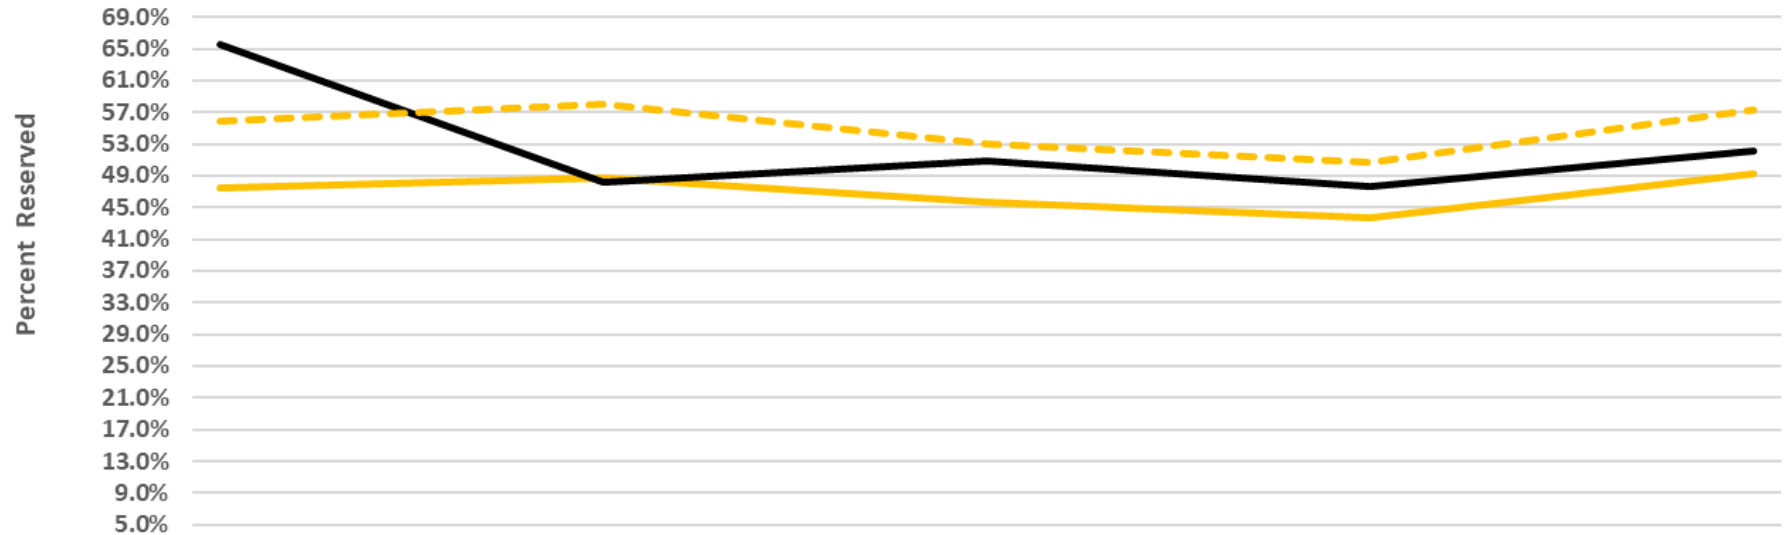

Average Percent Weekly Vacation Properties Reserved Horry and Georgetown Counties, S.C., USA

Date of Arrival	9/5/2020	9/12/2020	9/19/2020	9/26/2020	10/3/2020
Reserved four weeks in advance of arrival last year	47.5%	48.7%	45.7%	43.8%	49.3%
Currently reserved	65.6%	48.1%	50.9%	47.6%	52.2%
Reserved four days in advance of arrival date last year	55.9%	57.9%	52.9%	50.6%	57.3%