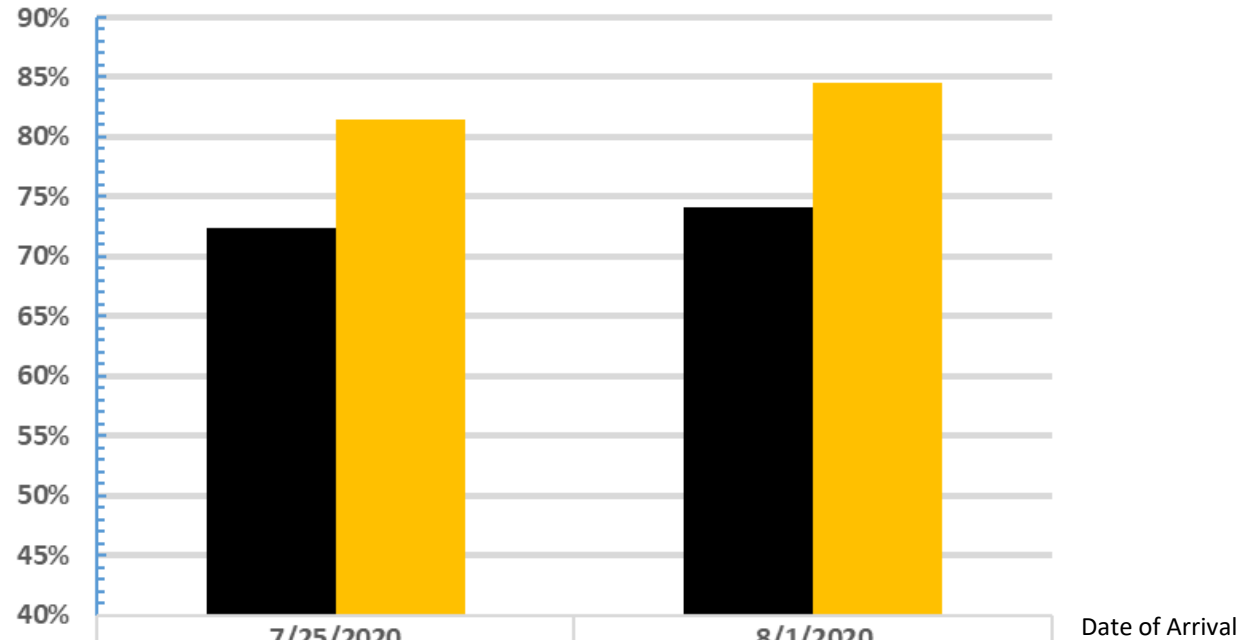

### Average Percent Occupancy in Nightly Rented Hotels, Condo-Hotels, and Campsites (HC-HCs) Horry County, S.C., USA

Clay Brittain Jr. Center for Resort Tourism  
Damonte, L.T.

### Average Percent of Vacation Properties Reserved Four Days in Advance of the Date of Arrival Horry and Georgetown Counties, S.C., U.S.A.

	7/25/2020	8/1/2020	Date of Arrival
■ Percent of units reserved four days in advance this year	72.3%	74.1%	
■ Percent of units reserved four days in advance last year	81.5%	84.5%	