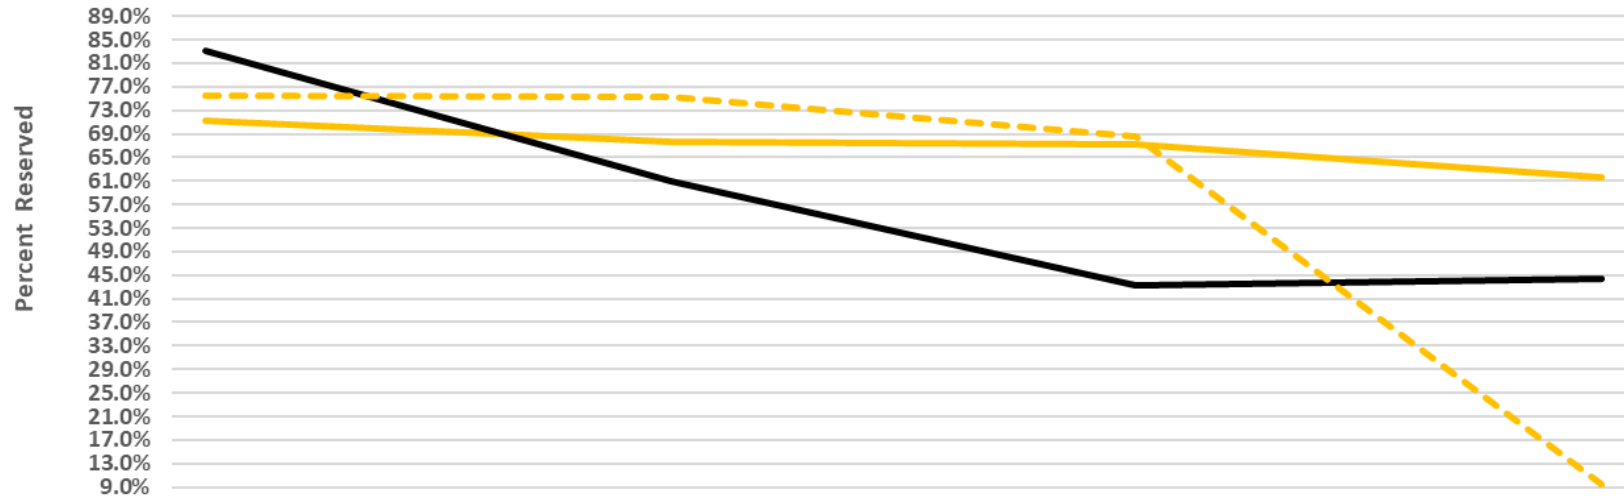

Average Percent Weekly Vacation Properties Reserved Horry and Georgetown Counties, S.C., USA

Clay Brittain Jr. Center for Resort Tourism
Damonte, L.T.