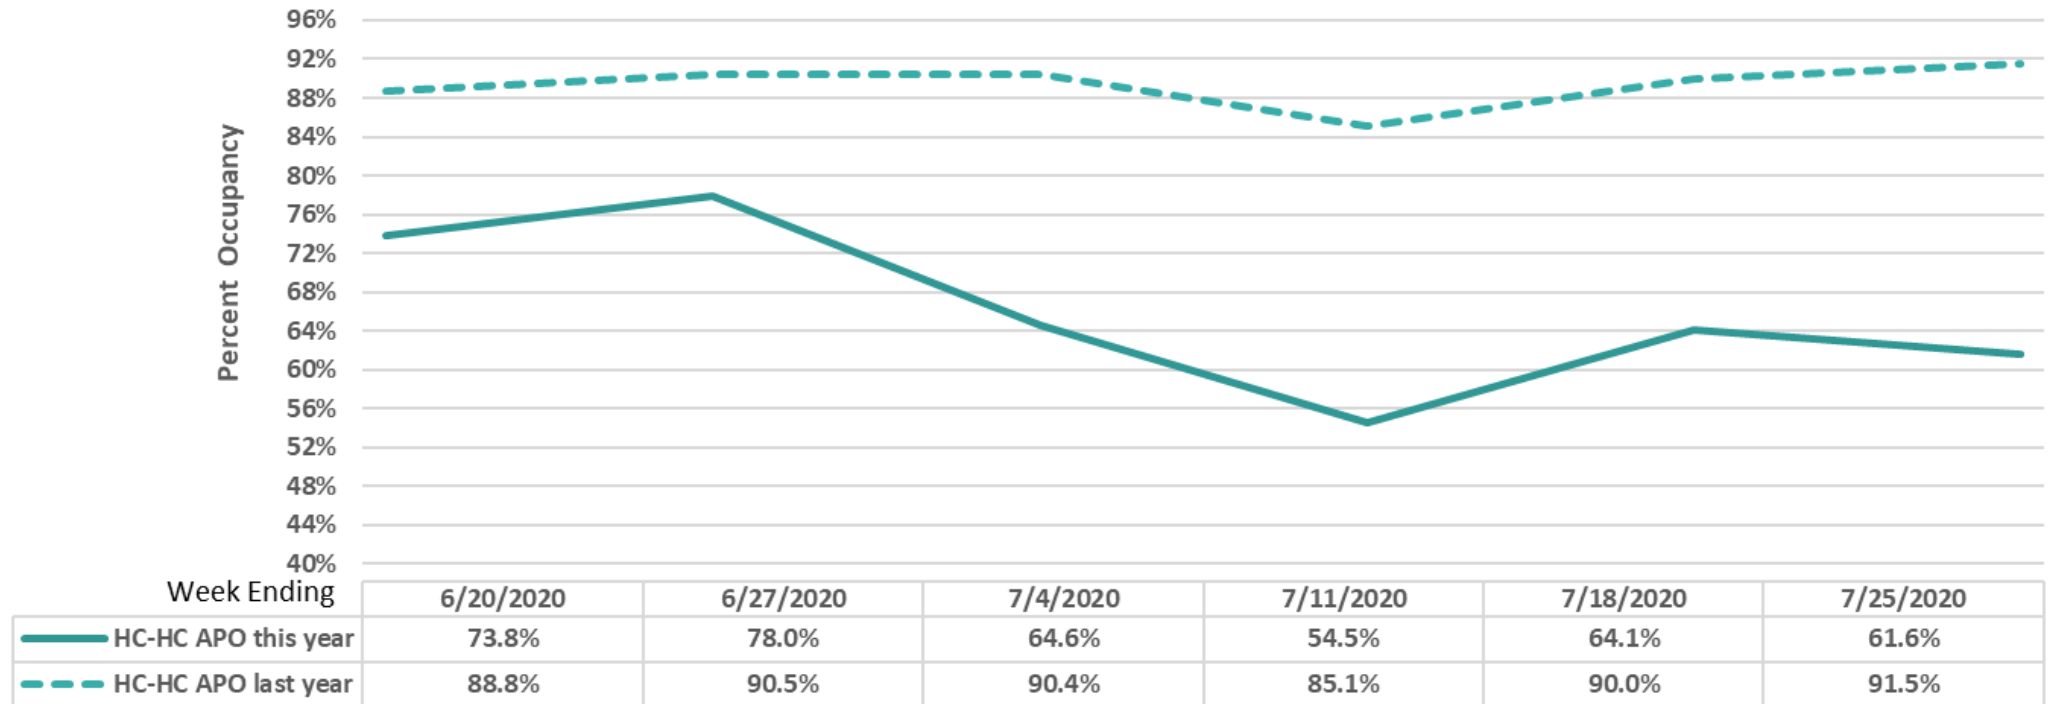

### Average Percent Occupancy in Nightly Rented Hotels, Condo-Hotels, and Campsites (HC-HCs) Horry County, S.C., USA

Clay Brittain Jr. Center for Resort Tourism  
Damonte, L.T.

### Average Percent of Vacation Properties Reserved Four Days in Advance of the Date of Arrival Horry and Georgetown Counties, S.C., U.S.A.

	7/25/2020	8/1/2020	Date of Arrival
■ Percent of units reserved four days in advance this year	72.3%	74.1%	
■ Percent of units reserved four days in advance last year	81.5%	84.5%	

### Average Percent Weekly Vacation Properties Reserved Horry and Georgetown Counties, S.C., USA

Date of Arrival	9/5/2020	9/12/2020	9/19/2020	9/26/2020	10/3/2020
Reserved four weeks in advance of arrival last year	47.5%	48.7%	45.7%	43.8%	49.3%
Currently reserved	65.6%	48.1%	50.9%	47.6%	52.2%
Reserved four days in advance of arrival date last year	55.9%	57.9%	52.9%	50.6%	57.3%