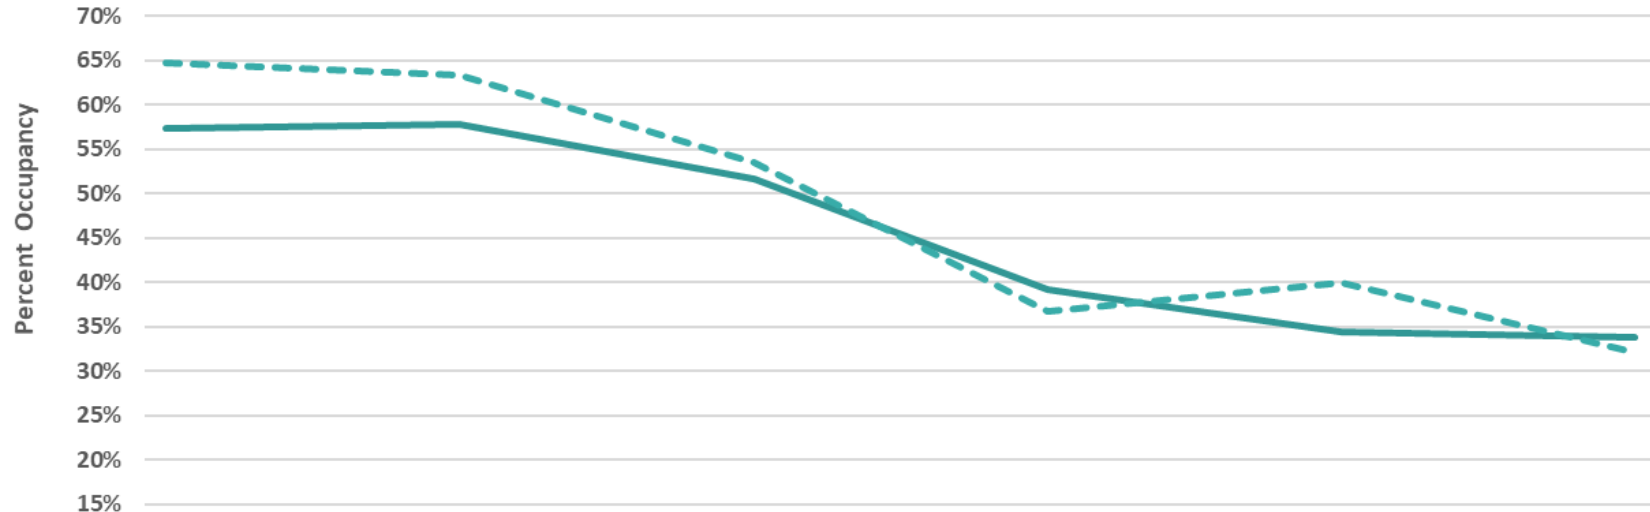

**Average Percent Occupancy in
Nightly Rented Hotels, Condo-Hotels, and Campsites (HC-HCs)
Horry County, S.C., USA**

Week Ending	10/10/2020	10/17/2020	10/24/2020	10/31/2020	11/7/2020	11/14/2020
HC-HC APO this year	57.3%	57.7%	51.6%	39.2%	34.3%	33.9%
HC-HC APO last year	64.7%	63.3%	53.5%	36.8%	39.9%	32.1%

**Average Percent of Vacation Properties Reserved
Four Days in Advance of the Date of Arrival
Horry and Georgetown Counties, S.C., U.S.A.**

**Average Percent Weekly Vacation Properties Reserved
Horry and Georgetown Counties, S.C., USA**

Date of Arrival	11/28/2020	12/5/2020
Reserved two weeks in advance of arrival last year	35.0%	27.7%
Currently reserved	50.1%	39.9%
Reserved four days in advance of arrival date last year	54.8%	31.4%

**Average Percent Weekly Vacation Properties Reserved
Horry and Georgetown Counties, S.C., USA**