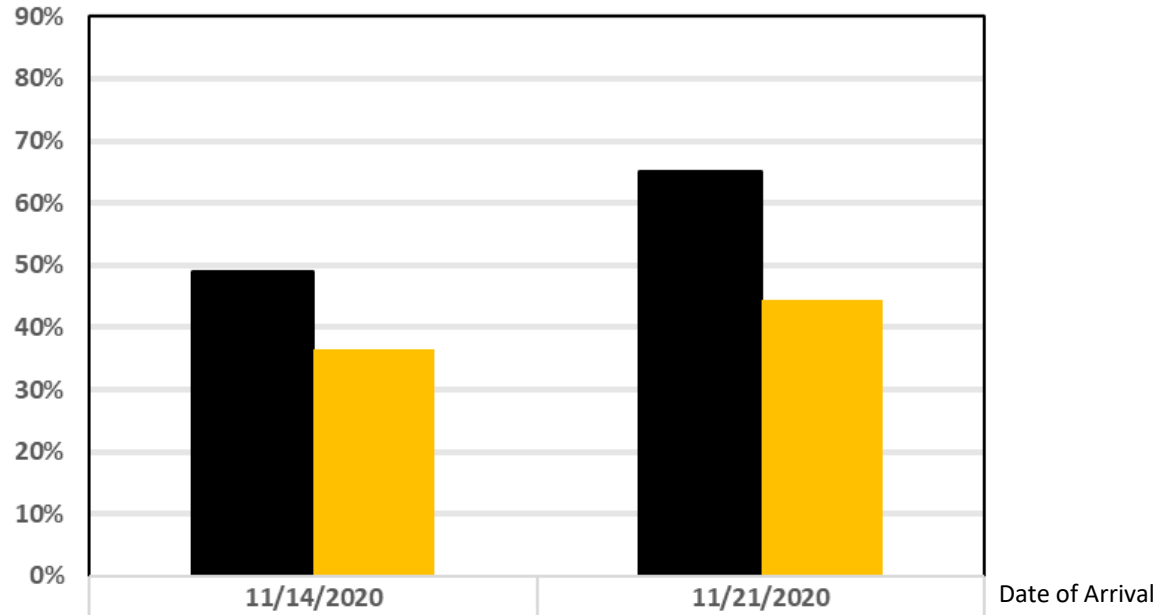

**Average Percent Occupancy in
Nightly Rented Hotels, Condo-Hotels, and Campsites (HC-HCs)
Horry County, S.C., USA**

Week Ending	10/10/2020	10/17/2020	10/24/2020	10/31/2020	11/7/2020	11/14/2020
HC-HC APO this year	57.3%	57.7%	51.6%	39.2%	34.3%	33.9%
HC-HC APO last year	64.7%	63.3%	53.5%	36.8%	39.9%	32.1%

**Average Percent of Vacation Properties Reserved
Four Days in Advance of the Date of Arrival
Horry and Georgetown Counties, S.C., U.S.A.**

**Average Percent Weekly Vacation Properties Reserved
Horry and Georgetown Counties, S.C., USA**