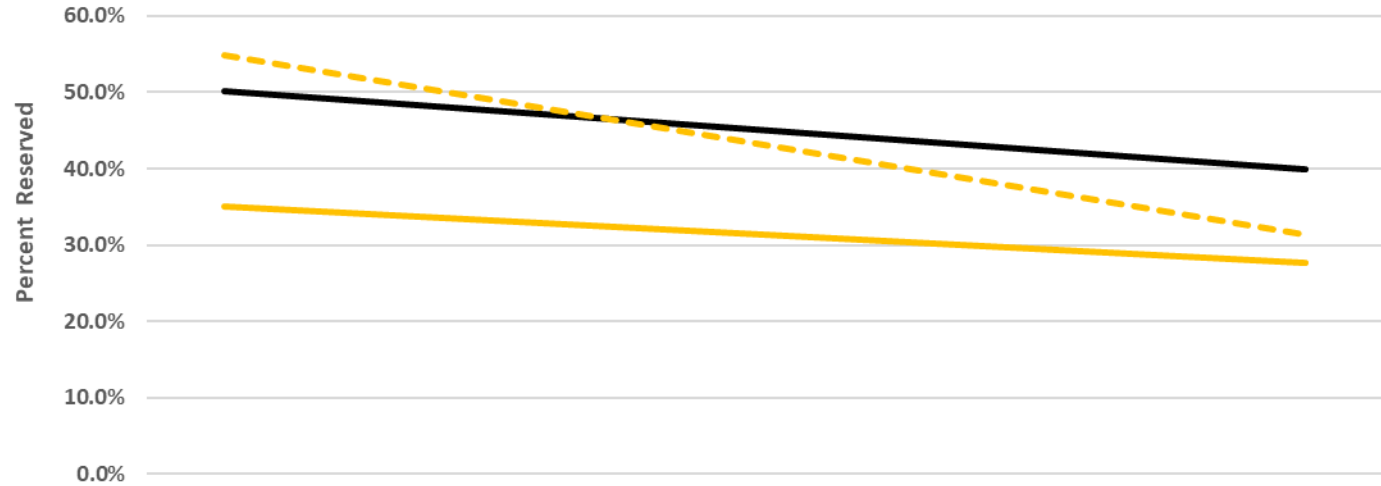

**Average Percent Occupancy in
Nightly Rented Hotels, Condo-Hotels, and Campsites (HC-HCs)
Horry County, S.C., USA**

Week Ending	10/10/2020	10/17/2020	10/24/2020	10/31/2020	11/7/2020	11/14/2020
HC-HC APO this year	57.3%	57.7%	51.6%	39.2%	34.3%	33.9%
HC-HC APO last year	64.7%	63.3%	53.5%	36.8%	39.9%	32.1%

**Average Percent of Vacation Properties Reserved
Four Days in Advance of the Date of Arrival
Horry and Georgetown Counties, S.C., U.S.A.**

**Average Percent Weekly Vacation Properties Reserved
Horry and Georgetown Counties, S.C., USA**

Date of Arrival	11/28/2020	12/5/2020
Reserved two weeks in advance of arrival last year	35.0%	27.7%
Currently reserved	50.1%	39.9%
Reserved four days in advance of arrival date last year	54.8%	31.4%

**Average Percent Weekly Vacation Properties Reserved
Horry and Georgetown Counties, S.C., USA**