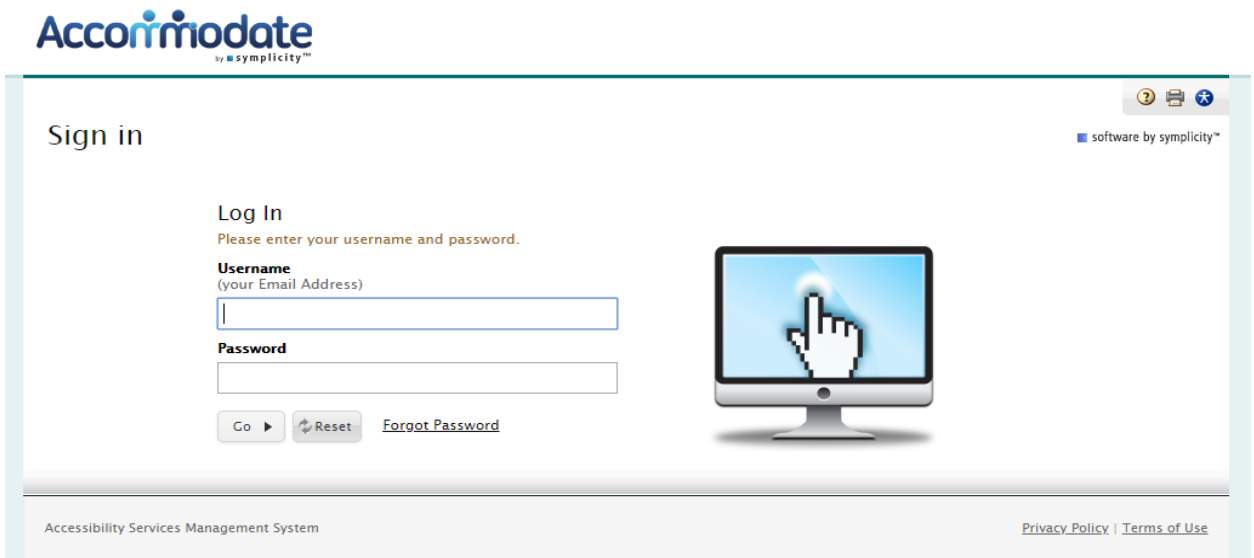

5. Click the 'Go' Button